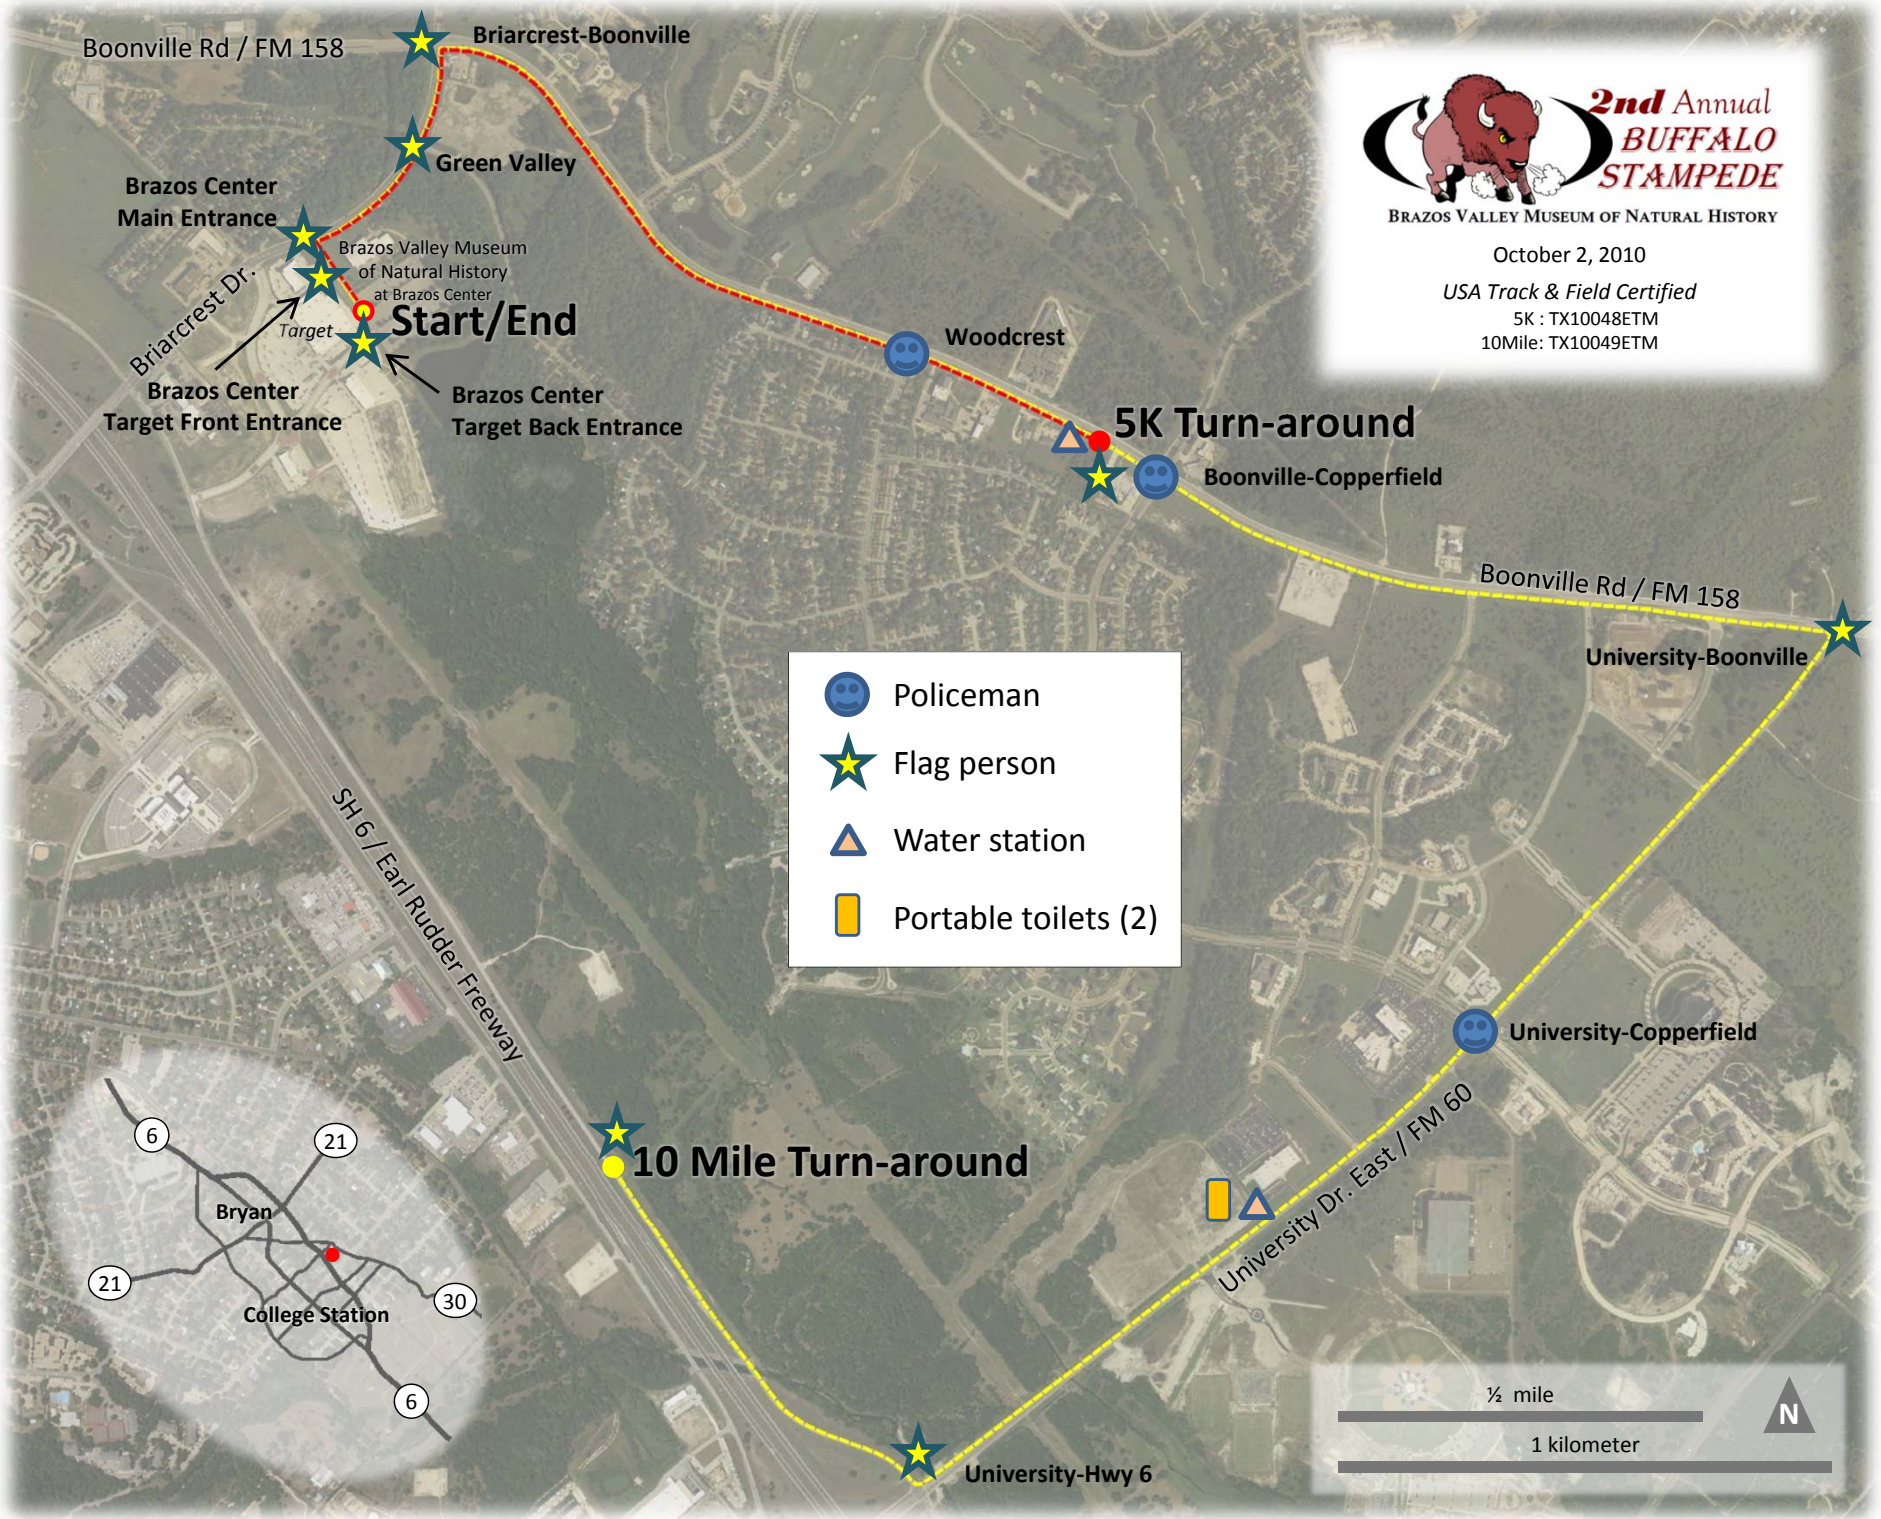

October 2, 2010

USA Track & Field Certified

5K : TX10048ETM

10Mile : TX10049ETM

Boonville Rd / FM 158

Briarcrest-Boonville

Green Valley

Brazos Center Main Entrance

Brazos Valley Museum of Natural History at Brazos Center

Start/End

Briarcrest Dr.

Target

Brazos Center Target Front Entrance

Brazos Center Target Back Entrance

Woodcrest

5K Turn-around

Boonville-Copperfield

Boonville Rd / FM 158

University-Boonville

Policeman

Flag person

Water station

Portable toilets (2)

SH 6 / Earl Rudder Freeway

10 Mile Turn-around

University-Copperfield

University Dr. East / FM 60

University-Hwy 6

1/2 mile

1 kilometer